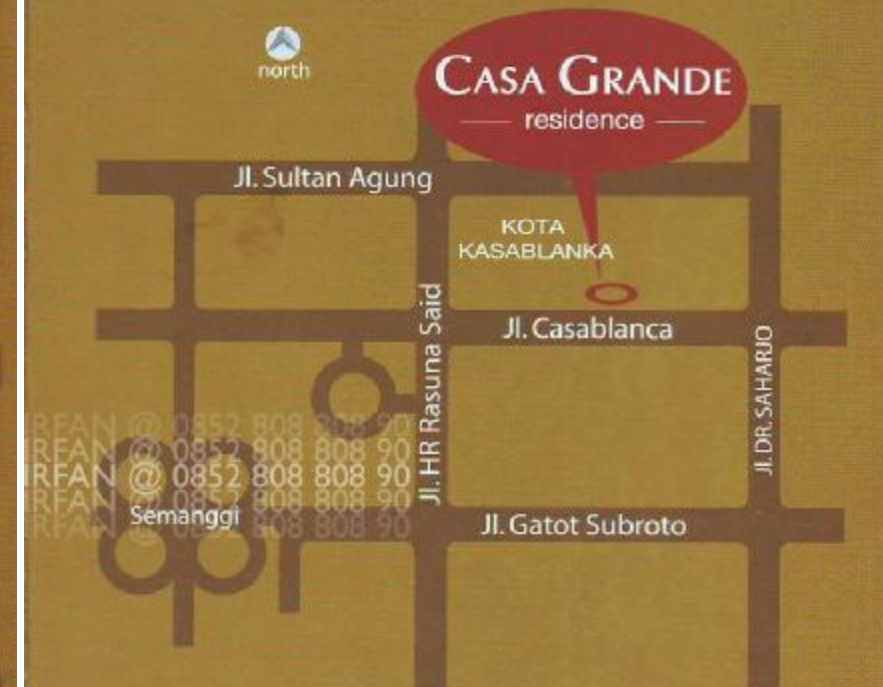

STRATEGICALLY LOCATED
AT PRESENT AND IN THE FUTURE