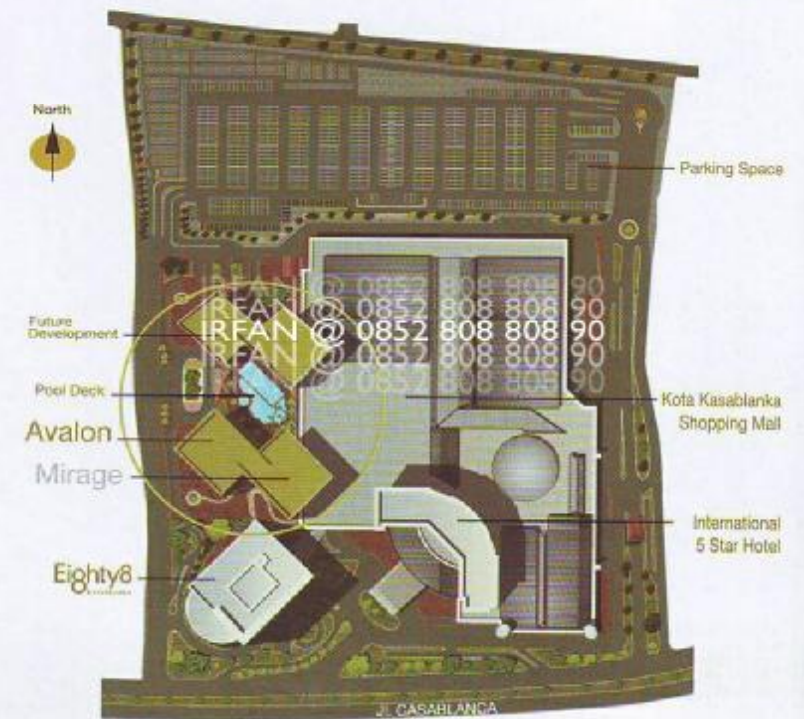

Installment 36x*
Disc 25%*

Facilities

- Unit**
 Private Lift & Lift Lobby
 1st class finishing with marble floor,
 kitchen set and built in wardrobe
- Commercial :**
 Shopping Mall, Mosaic Walk and
 Office Tower with Advance & Integrated
 security system, 5 star hotel
- Sport :**
 Swimming Pool (Exercise, Jacuzzi and Kids Pool),
 Fitness Centre, Spa and Sauna,
 Walking and Jogging Track,
 Children Playground, Gazebo.

Your Desire...
for Quality Living

It is with pride that we present to you Pakuwon's latest residential development, a true benchmark in modern day, urban living comvort; Casa Grande Residence.

This development comprises of two, 32 stories Apartment Tower; Avalon Tower and Mirage Tower. As a part of Kota Kasablanka complex, Casa Grande residence benefits from a range of integrated quality facilities and are destined to be the first choice destination in central Jakarta.