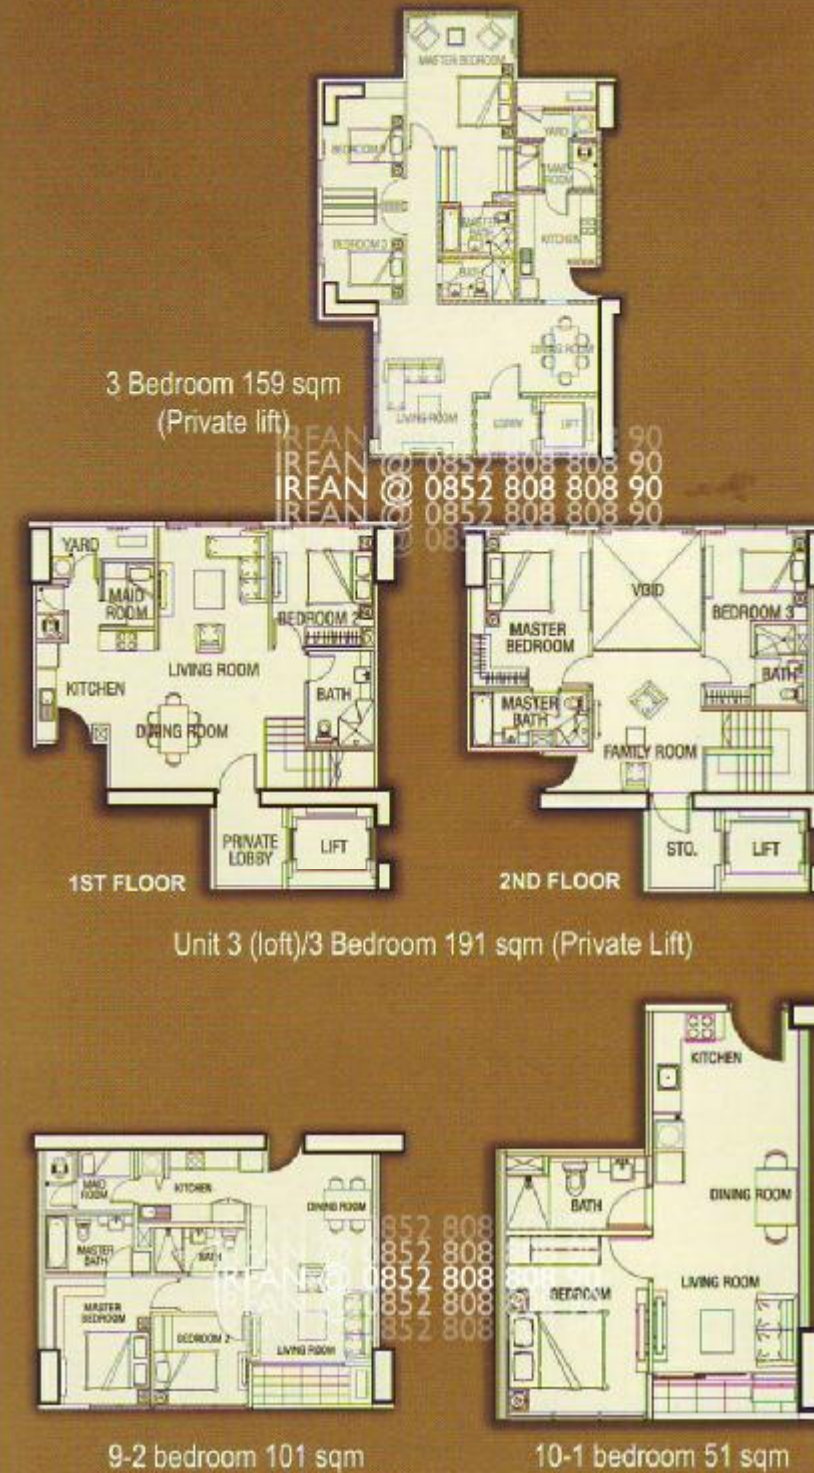

FLOOR PLAN

Units Semi furnished & any type available !